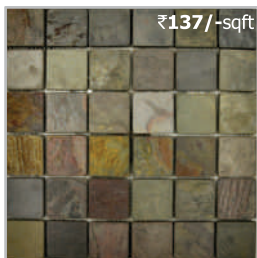

ST 111C Chiselled Yellow  
Size: 100 x 300 mm ₹145/-sqft

ST 111D Chiselled Rainbow  
Size: 100 x 300 mm ₹145/-sqft

ST 111E Chiseled Green  
Size: 100 x 300 mm ₹145/-sqft

ST 111F Chiselled Forest Brown  
Size: 100 x 300 mm ₹168/-sqft

ST 114 Chiselled Pink  
Size: 100 x 300 mm ₹145/-sqft

ST 162 Green  
Size: 100 x 300 mm ₹72/-sqft

ST 117 Mosaic Kund  
Size: 300 x 300 mm ₹137/-sqft

ST 118 Mosaic Silver Shine  
Size: 300 x 300 mm ₹156/-sqft