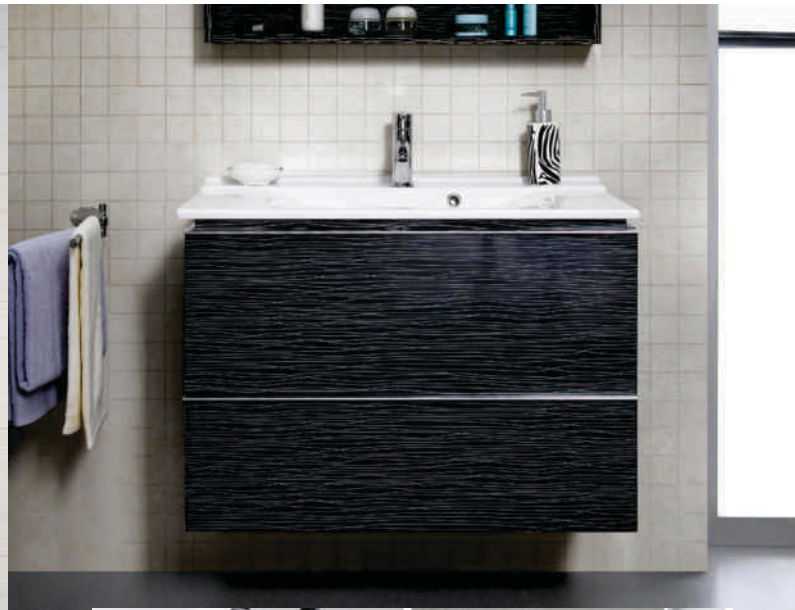

1. **CODE**
2. 1 Peony Wall Hung 790 mm ₹16,576 P507912-BROAK
   - 2 Wash Basin White 800 mm ₹ 6,720 982080
   - 3 Cabinet with Mirror - 2 Door ₹10,528 MC801280-BROAK

1. **CODE**
2. 1 Wall Hung 2 Draw 800 mm ₹20,384 OR558012-PBS
   - 2 Wash Basin Black 800 mm ₹ 8,512 953080B
   - 3 Cabinet with Mirror - 2 Door ₹10,528 MC801280-PBS

1. **CODE**
2. 1 Wall Hung 1 Draw 800 mm ₹17,024 OR508012-WRG
   - 2 Wash Basin White 800 mm ₹ 7,168 953080
   - 3 Cabinet with Mirror - 2 Door ₹10,528 MC801280-WRG

1. **CODE**
2. 1 Peony Wall Hung - 2 Draw 790 mm ₹19,712 P557912-BROAK
   - 2 Wash Basin White 800 mm ₹ 6,720 982080
   - 3 Cabinet with Mirror - 2 Door ₹10,528 MC801280-BROAK